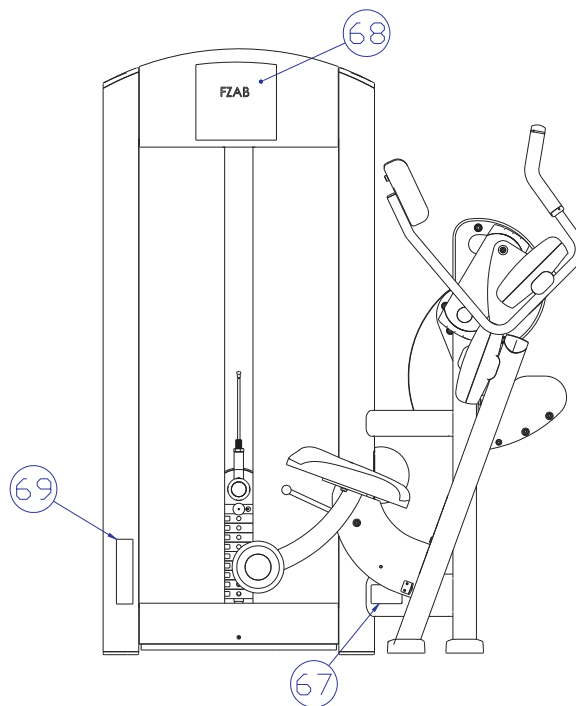

FZAB ABDOMINAL COMPONENT ASSEMBLY

SEE PAGE 5 FOR LEGEND

FZAB ABDOMINAL COMPONENT ASSEMBLY II

SEE PAGE 5 FOR LEGEND

FZAB ABDOMINAL COMPONENT ASSEMBLY LEGEND

ITEM NO	QTY	PART NO	DESCRIPTION	ITEM NO	QTY	PART NO	DESCRIPTION
1	1	7491801	WLDMT, FZAB FRAME	38	39	3236601	WASHER, 3/8 SAE SS
2	1	7492601	WLDMT, FZAB PIVOT ARM	39	1	7511601	KEY, .375 SQUARE X 1.25
3	1	7764001	WLDMT, FZAB WORK ARM	40	1	7423710	CABLE, FZAB 123-1/4
4	1	7493601	WLDMT, FZAB CAM SPRT	41	2	7357901	SHAFT COLLAR, 1-1/2" ID ALUM
5	1	7329101	PLATE, FZ, CAM COVER	42	2	7347301	NUT, SPIDER M10 X 1.5
6	1	7493801	WLDMT, FZAB SEAT SUPPORT	43	13	3236204	SCREW, M10 X1.5 35MM
7	1	7297201	PAD, LARGE CHAIR	44	1	7690101	BUMPER, SLEEVE - 1 INCH DIA
8	2	7468901	PAD 18 X 9 CONVEX	45	1	7511505	SPACER, FZ/PS INTERNAL 6.345
9	2	7393301	PAD, ARM REST	46	22	3236202	SCREW, M10 X1.5 25MM
10	1	7657501	ASSY, FZAB SEAT CARRIAGE	47	1	7407502	PIN, LINK
11	2	7424701	ASSY, ROLLER PAD - SHORT	48	1	3236201	SCREW, M10 X1.5 20MM
12	1	7778101	ASSY; FZAB ADJUSTER HANDLE	49	1	7425295	BRKT, SEAT INDICATOR
13	2	3104903	1.00" ID 1.25" OD BRONZ BUSHING	50	1	7420301	ASSY, MID TOWER-9
14	2	3232401	RING, RETAINING, EXTERNAL	51	4	3251202	SCREW, M10 X1.5 X 25MM UNS HEX CS ST ZN
15	6	3237403	PLUG, 1" HOLE	52	10	3236801	NUT, M10 HEX NYLOCK SS
16	3	3237801	PULLEY, 4.5" OD	53	1	3236902	NUT, M16 X 2 HEX JAM SS
17	1	3239201	SPRING, EXT, .375 X .049 X 2.00	54	2	7326201	CAP, D-TUBE - TOP
18	2	3239101	SCREW, M5X10 PHL PAN TT ST	55	4	3238601	M10X1.5 BLIND THREADED INSERT (HEX)
19	2	3243201	BEARING, 6007 BALL	56	1	6757701	CLIP, CABLE 2-7/8 X 1 X 1
20	2	7662902	CAP, GRIP 1.50 OD	57	8	3247701	M4 X .7 HXS NO CUP ST BO
21	2	7308701	CAP, BEARING HOUSING	58	1	3236701	WASHER, FENDER 3/8" ID X 1.5" OD SS
22	2	7662802	RING, GRIP 1.50 OD	59	2	3235601	BEARING, 6205 BALL
23	2	7322301	PLATE, 1.97 OD X .44 ID 10GA	60	3	7582501	SPACER, TAPPED 0.75 DIA X 3.25
24	1	7764301	SHAFT, TAPPED 1 DIA X 5.330	61	1	7582701	PLATE, FZAB CAM GUARD
25	2	7333601	COVER, PULLEY- PARTIAL	62	1	7582601	BRKT, FZAB CAM GUARD
26	2	7333801	CAP, SMALL FLOV- END	63	2	3119304	CAP, END 1 DIA RD 10-12GA
27	3	7333901	CAP, LARGE FLOV- END	64	2	3235802	GRIP, SHADOW GRAY, 8.00"
28	1	7334001	FOOT, 2.50 X 4.49 FLOV	65	1	7422003	LABEL, MOVING PARTS
29	1	7340201	COVER, FOOT - STRAIGHT	66	1	7524501	LABEL, 1-9 STRAIGHT
30	1	7342201	PLATE, CABLE END	67	1	7571301	LABEL, SERIAL NUMBER
31	1	7489301	CAM, FZAB	68	1	7508501	LABEL, FZAB PLACARD
32	1	7763401	CAM:FOLLOWER FZAB	69	1	7422004	LABEL, 2" ASTM WARN
33	1	7560601	SHROUD, FZAB CAM	70	1	7508601	LABEL, FZAB LOGO
34	1	7419601	COVER, FOOT-20 DEG.	71	1	3236208	SCREW, M10 X1.5 55MM
35	5	7385203	SPACER, .406 X .750 X .500	72	2	7764401	SPACER, FLANGE
36	9	7335401	NUT, M10 X 1.5 SOCKET HEAD	73	2	7776401	SPACER, FLANGE .406 X .495 X .81
37	7	3236206	SCREW, M10 X1.5 45MM	74	1	7776501	SHAFT, .625 X .406 X 1.200